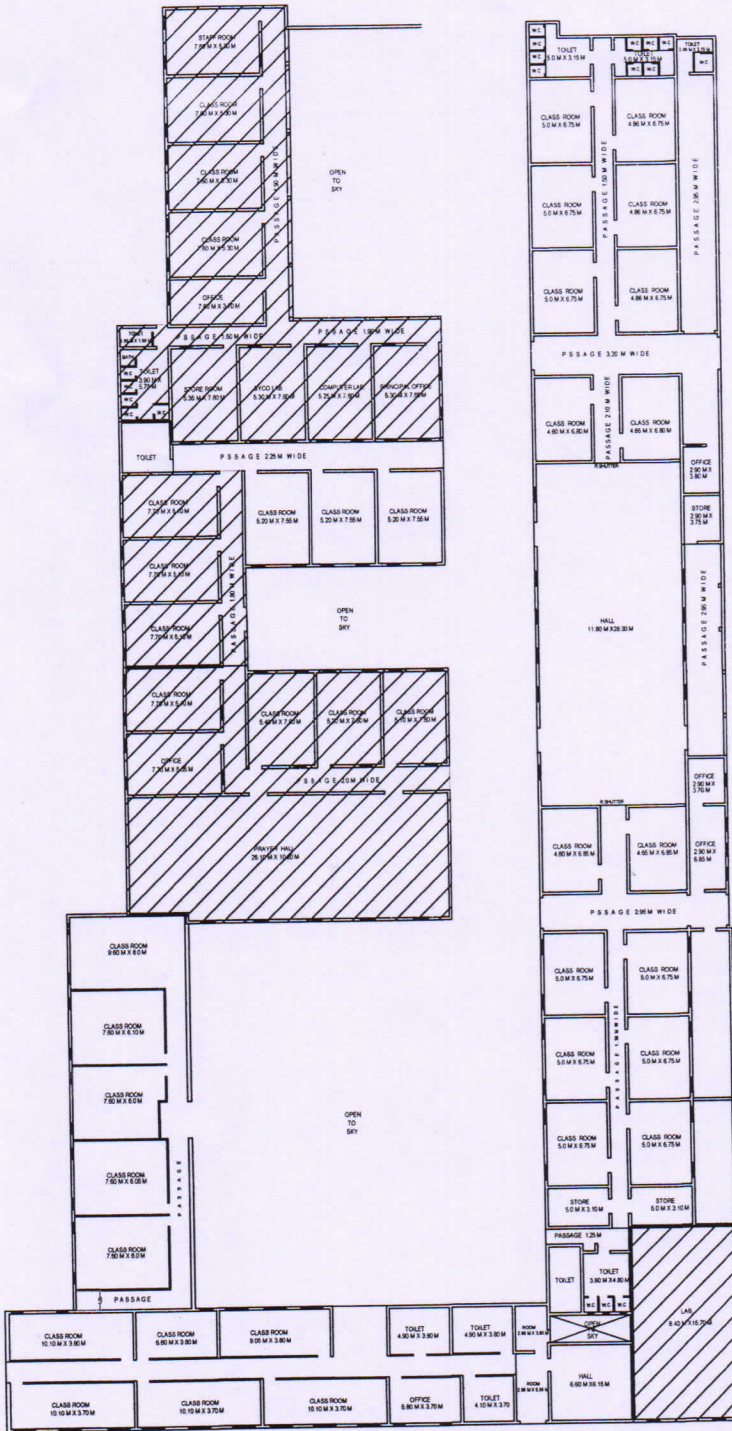

DEGREE COLLEGE BLDG.

PRODUCED BY AN AUTODESK STUDENT VERSION

PIPE LINE ROAD

GROUND FLOOR PLAN

PLAY GROUND

Dilip B Pokal

DILIP B POKAL
ARCHITECT
CA/88/11553

Project Office
Somaiya Vidyavihar,
Somaiya College Complex,
Vidyavihar, Mumbai - 400 077.
Tel. No. 21023489 / 21022400

 RED COLOR AREA = 1370 SQ.M.

MEASURED PLAN OF
SHOWING RED COLOR PORTION
AREA IN USED OF SMT. S. K. SOMAIYA
JUNIOR COLLEGE OF EDUCATION (DTE)
AT SOMAIYA COLLEGE CAMPUS,
VIDYAVIHAR, MUMBAI

(MEASUREMENT ARE AS PER EXISTING BLDG.)

ARCHITECTS : SOMAIYA VIDYAVIHAR

SCALE
N.T.S

DATE
26-12-2019

DRWG.NO.
6/184